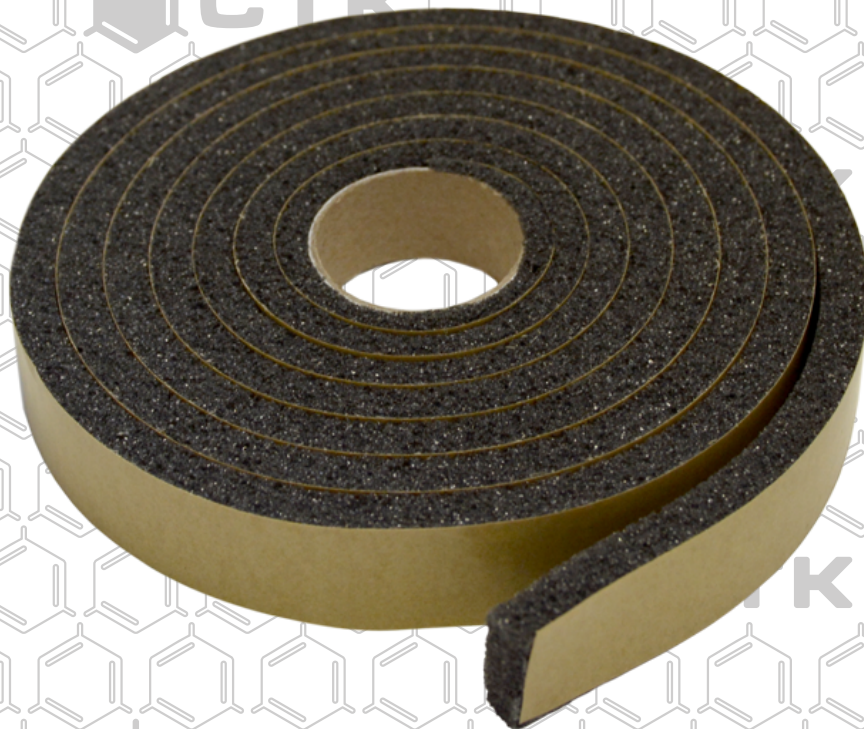

CTK

ENJOY
SURROUND
SOUND

CTK SoftTape

Technical characteristics

Size	20x7x2000 mm.
Weight per 1 tape	0.027 kg.
Rolls in package	1
Lenght per package	2 m.

Self-adhesive sealing and anti-creaking material based on foamed polyurethane in the foam of a tape. Due to the special polymer impregnation, the material can restore its shape. Produced in the foam of tape.

Where to use?

Door	<input checked="" type="checkbox"/>
Hood	<input type="checkbox"/>
Trunks	<input type="checkbox"/>
Floor	<input type="checkbox"/>
Ceiling	<input type="checkbox"/>
Wheel arches	<input type="checkbox"/>
Other areas	<input checked="" type="checkbox"/>